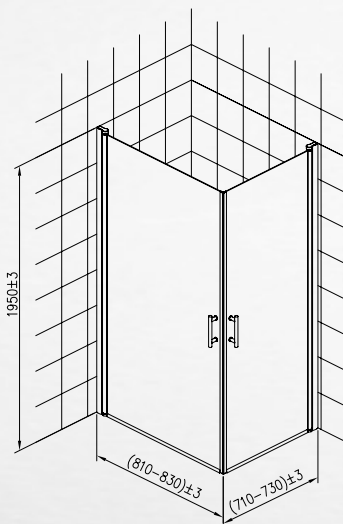

Opal shower walls are made from tempered 5 mm safety glass. Widths 70, 80 and 90 cm, height 195 cm. Glass color options are clear and smoke, the profile is chrome. The shower walls have a lift mechanism that lifts the door when it is turned. The shower walls can be turned to face the wall, creating space in the bathroom. The seals on the bases of the doors limit water splashes around the bathroom. Using two shower walls e.g. a tub can be replaced with a 70 x 90 or 90 x 70 shower corner. The doors connect tightly with magnet strips. The shower walls have stylish chrome handles.

Opal suihkuseinän eri asennusmahdollisuudet.

Opal shower wall's different installation possibilities.

Opal duschhörna, olika installationsmöjligheter.

Suihkuseinä

Shower walls / Duschvägg

Opal suihkuseinä säädettävällä verhotankokiinnityksellä on valmistettu 6 mm kirkkaasta turvalasista ja profiili on kiiltävä kromi. Suihkuseinän etäisyys seinästä on säädettävissä verhotangolla 70 - 100 cm. Ei tarvetta kiinnittää suihkuseinää lattiaan.

Opal shower walls with horizontal curtain pole are made from tempered clear 6 mm safety glass and the profile is chrome. Shower wall can be adjusted with curtain pole 70 cm up to 100 cm from the wall. Mounting to the floor with silicone, no screwing needed.

Shower walls with telescopic pole support are made from tempered 4 mm safety glass. Widths 40, 50, 60, 70 and 80 cm, height 195 cm. Glass color options are clear and smoke, the profile is chrome. Chrome finished telescopic pole support is adjustable from 185 cm up to 280 cm.