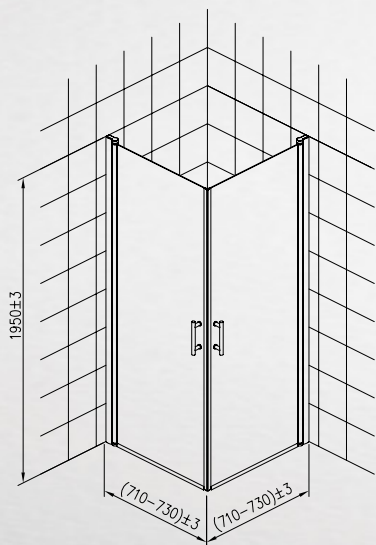

Opal shower walls are made from tempered 5 mm safety glass. Widths 70, 80 and 90 cm, height 195 cm. Glass color options are clear and smoke, the profile is chrome. The shower walls have a lift mechanism that lifts the door when it is turned. The shower walls can be turned to face the wall, creating space in the bathroom. The seals on the bases of the doors limit water splashes around the bathroom. Using two shower walls e.g. a tub can be replaced with a 70 x 90 or 90 x 70 shower corner. The doors connect tightly with magnet strips. The shower walls have stylish chrome handles.

Opal suihkuseinän eri asennusmahdollisuudet.

Opal shower wall's different installation possibilities.

Opal duschhörna, olika installationsmöjligheter.

Suihkuseinä

Shower walls / Duschvägg

Opal suihkuseinä säädettävällä verhotankokiinnityksellä on valmistettu 6 mm kirkkaasta turvalasista ja profiili on kiiltävä kromi. Suihkuseinän etäisyys seinästä on säädettävissä verhotangolla 70 - 100 cm. Ei tarvetta kiinnittää suihkuseinää lattiaan.

Opal shower walls with horizontal curtain pole are made from tempered clear 6 mm safety glass and the profile is chrome. Shower wall can be adjusted with curtain pole 70 cm up to 100 cm from the wall. Mounting to the floor with silicone, no screwing needed.

Shower walls with telescopic pole support are made from tempered 4 mm safety glass. Widths 40, 50, 60, 70 and 80 cm, height 195 cm. Glass color options are clear and smoke, the profile is chrome. Chrome finished telescopic pole support is adjustable from 185 cm up to 280 cm.