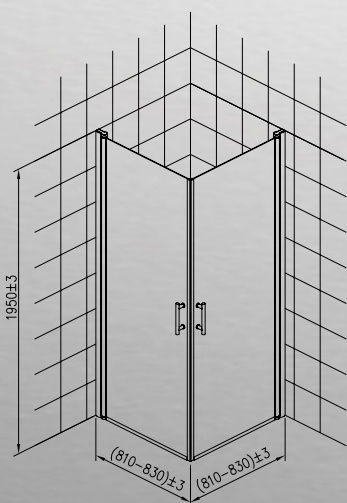

Opal shower walls are made from tempered 5 mm safety glass. Widths 70, 80 and 90 cm, height 195 cm. Glass color options are clear and smoke, the profile is chrome. The shower walls have a lift mechanism that lifts the door when it is turned. The shower walls can be turned to face the wall, creating space in the bathroom. The seals on the bases of the doors limit water splashes around the bathroom. Using two shower walls e.g. a tub can be replaced with a 70 x 90 or 90 x 70 shower corner. The doors connect tightly with magnet strips. The shower walls have stylish chrome handles.

Opal suihkuseinän eri asennusmahdollisuudet.

Opal shower wall's different installation possibilities.

Opal duschhörna, olika installationsmöjligheter.

Suihkuseinä

Shower walls / Duschvägg

Opal suihkuseinä säädettävällä verhotankokiinnityksellä on valmistettu 6 mm kirkkaasta turvalasista ja profiili on kiiltävä kromi. Suihkuseinän etäisyys seinästä on säädettävissä verhotangolla 70 - 100 cm. Ei tarvetta kiinnittää suihkuseinää lattiaan.

Opal shower walls with horizontal curtain pole are made from tempered clear 6 mm safety glass and the profile is chrome. Shower wall can be adjusted with curtain pole 70 cm up to 100 cm from the wall. Mounting to the floor with silicone, no screwing needed.

Shower walls with telescopic pole support are made from tempered 4 mm safety glass. Widths 40, 50, 60, 70 and 80 cm, height 195 cm. Glass color options are clear and smoke, the profile is chrome. Chrome finished telescopic pole support is adjustable from 185 cm up to 280 cm.