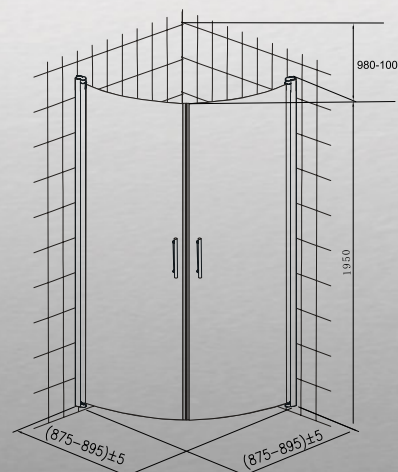

90x90 cm, korkeus 195 cm

CBY951, CBY952