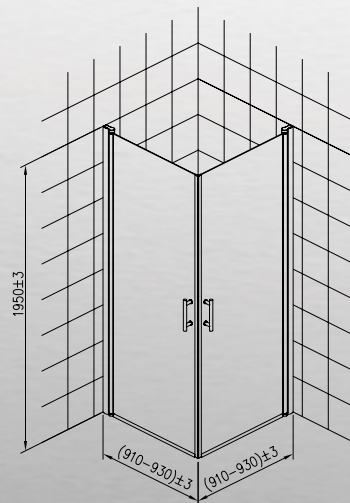

Opal shower walls are made from tempered 5 mm safety glass. Widths 70, 80 and 90 cm, height 195 cm. Glass color options are clear and smoke, the profile is chrome. The shower walls have a lift mechanism that lifts the door when it is turned. The shower walls can be turned to face the wall, creating space in the bathroom. The seals on the bases of the doors limit water splashes around the bathroom. Using two shower walls e.g. a tub can be replaced with a 70 x 90 or 90 x 70 shower corner. The doors connect tightly with magnet strips. The shower walls have stylish chrome handles.

Opal suihkuseinän eri asennusmahdollisuudet.

Opal shower wall's different installation possibilities.

Opal duschhörna, olika installationsmöjligheter.

Suihkuseinä

Shower walls / Duschvägg

Opal suihkuseinä säädettävällä verhotankokiinnityksellä on valmistettu 6 mm kirkkaasta turvalasista ja profiili on kiiltävä kromi. Suihkuseinän etäisyys seinästä on säädettävissä verhotangolla 70 - 100 cm. Ei tarvetta kiinnittää suihkuseinää lattiaan.

Opal shower walls with horizontal curtain pole are made from tempered clear 6 mm safety glass and the profile is chrome. Shower wall can be adjusted with curtain pole 70 cm up to 100 cm from the wall. Mounting to the floor with silicone, no screwing needed.

Shower walls with telescopic pole support are made from tempered 4 mm safety glass. Widths 40, 50, 60, 70 and 80 cm, height 195 cm. Glass color options are clear and smoke, the profile is chrome. Chrome finished telescopic pole support is adjustable from 185 cm up to 280 cm.