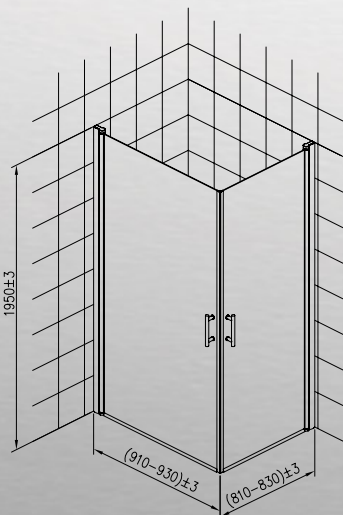

Opal shower walls are made from tempered 5 mm safety glass. Widths 70, 80 and 90 cm, height 195 cm. Glass color options are clear and smoke, the profile is chrome. The shower walls have a lift mechanism that lifts the door when it is turned. The shower walls can be turned to face the wall, creating space in the bathroom. The seals on the bases of the doors limit water splashes around the bathroom. Using two shower walls e.g. a tub can be replaced with a 70 x 90 or 90 x 70 shower corner. The doors connect tightly with magnet strips. The shower walls have stylish chrome handles.

Opal suihkuseinän eri asennusmahdollisuudet.

Opal shower wall's different installation possibilities.

Opal duschhörna, olika installationsmöjligheter.

Suihkuseinä

Shower walls / Duschvägg

Opal suihkuseinä säädettävällä verhotankokiinnityksellä on valmistettu 6 mm kirkkaasta turvalasista ja profiili on kiiltävä kromi. Suihkuseinän etäisyys seinästä on säädettävissä verhotangolla 70 - 100 cm. Ei tarvetta kiinnittää suihkuseinää lattiaan.

Opal shower walls with horizontal curtain pole are made from tempered clear 6 mm safety glass and the profile is chrome. Shower wall can be adjusted with curtain pole 70 cm up to 100 cm from the wall. Mounting to the floor with silicone, no screwing needed.