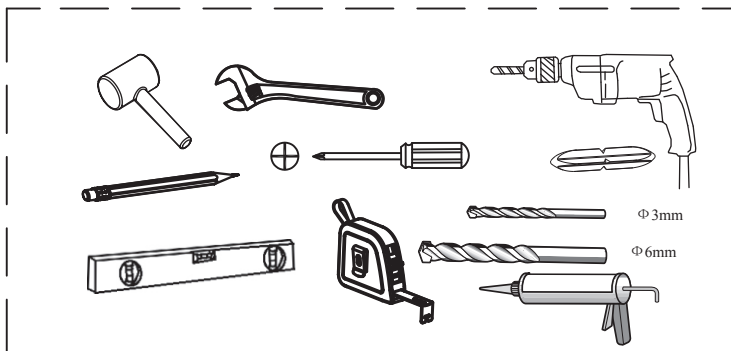

OPAL

A1	 ST4X12mm	x4
A2	 ST4X30mm	x5
B		x5
E		x4
F		x2